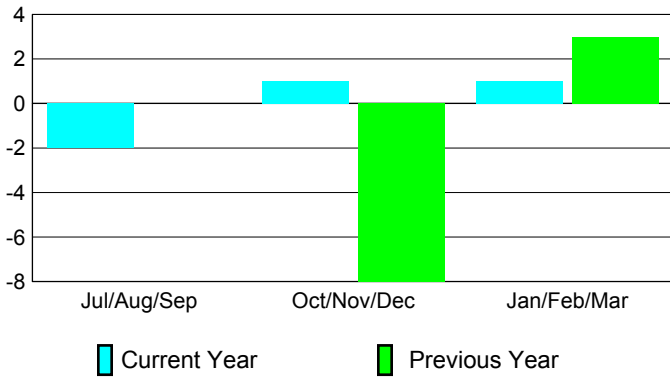

2008-2009 GMT Quarterly Report for District (or Undistricted) **District 323 H1**

GMT: **KAMLESH JAIN**

Location: **INDIA**

GMT CA: **6**

CLUBS

Club Results 2008-2009

Clubs 2007-2008

Month	New Club Goal	Actual New Clubs	Actual Dropped Clubs	Gain/Loss of Clubs	Gain/Loss of Clubs
Jul/Aug/Sep	2	0	-2	-2	0
Oct/Nov/Dec	2	0	1	1	-8
Jan/Feb/Mar	1	0	1	1	3
Totals	5	0	0	0	-5

Club Results 2008-2009

Goal, New, Dropped, Gain/Loss

Comparison of Club Gain/Loss

Current Year Compared to the Previous Year

YTD Status Quo Clubs 2008-2009

Status Quo Clubs Compared to Status Quo Members

MEMBERSHIP