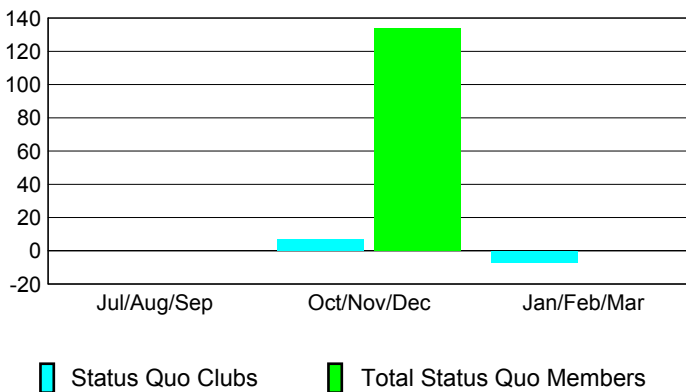

Club Results 2008-2009

Goal, New, Dropped, Gain/Loss

Comparison of Club Gain/Loss

Current Year Compared to the Previous Year

YTD Status Quo Clubs 2008-2009

Status Quo Clubs Compared to Status Quo Members

MEMBERSHIP

Membership Results 2008-2009

Membership 2007-2008

Month	Net Memb Goal	Actual New Memb	Actual Dropped Memb	Gain/Loss of Memb	Gain/Loss of Memb
Jul/Aug/Sep	45	124	-103	21	22
Oct/Nov/Dec	50	149	-28	121	-66
Jan/Feb/Mar	30	181	-24	157	206
Totals	125	454	-155	299	162