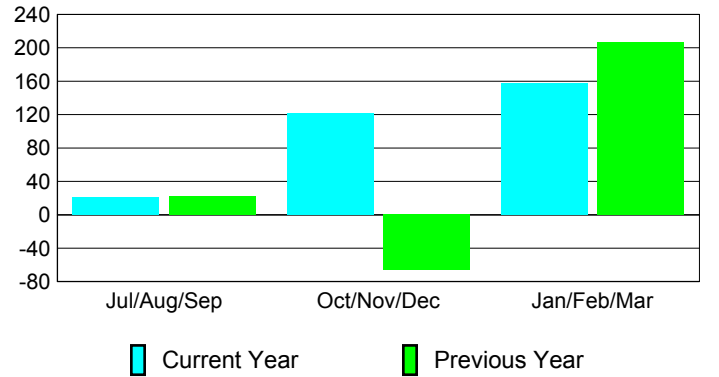

Membership Results 2008-2009

Membership 2007-2008

Month	Net Memb Goal	Actual New Memb	Actual Dropped Memb	Gain/Loss of Memb	Gain/Loss of Memb
Jul/Aug/Sep	45	124	-103	21	22
Oct/Nov/Dec	50	149	-28	121	-66
Jan/Feb/Mar	30	181	-24	157	206
Totals	125	454	-155	299	162

Membership Results 2008-2009

Goal, New, Dropped, Gain/Loss

Comparison of Membership Gain/Loss

Current Year Compared to the Previous Year

Gender Comparison 2008-2009