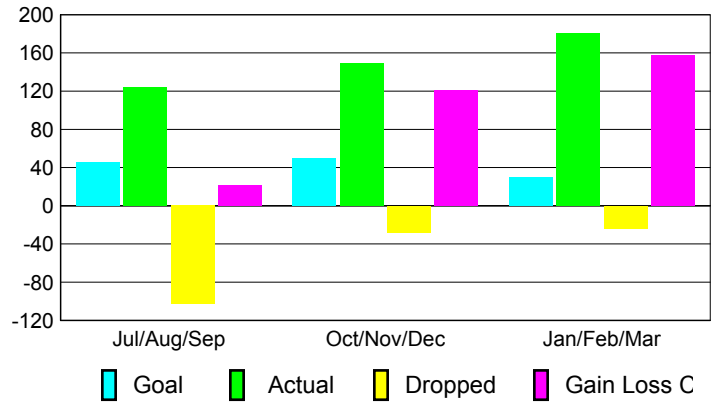

Membership Results 2008-2009

Goal, New, Dropped, Gain/Loss