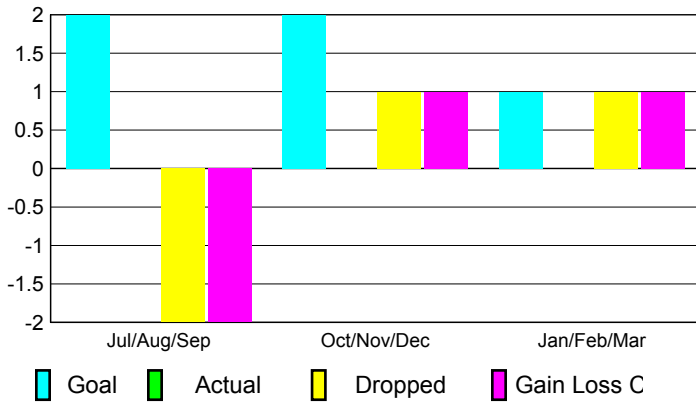

2008-2009 GMT Quarterly Report for District (or Undistricted) **District 323 H1**

GMT: **KAMLESH JAIN**

Location: **INDIA**

GMT CA: **6**

CLUBS

Club Results 2008-2009

Clubs 2007-2008

Month	New Club Goal	Actual New Clubs	Actual Dropped Clubs	Gain/Loss of Clubs	Gain/Loss of Clubs
Jul/Aug/Sep	2	0	-2	-2	0
Oct/Nov/Dec	2	0	1	1	-8
Jan/Feb/Mar	1	0	1	1	3
Totals	5	0	0	0	-5

Club Results 2008-2009

Goal, New, Dropped, Gain/Loss

Comparison of Club Gain/Loss

Current Year Compared to the Previous Year

YTD Status Quo Clubs 2008-2009

Status Quo Clubs Compared to Status Quo Members

MEMBERSHIP